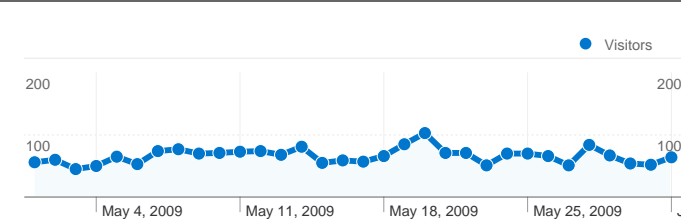

Site Usage

2,410 Visits

52.24% Bounce Rate

12,652 Pageviews

00:03:19 Avg. Time on Site

5.25 Pages/Visit

53.40% % New Visits

Visitors Overview

1,518 people visited this site

2,410 Visits

1,518 Absolute Unique Visitors

12,652 Pageviews

5.25 Average Pageviews

00:03:19 Time on Site

52.24% Bounce Rate

53.40% New Visits

2,410 visits came from 32 countries/territories

Site Usage

Country/Territory	Visits	Pages/Visit	Avg. Time on Site	% New Visits	Bounce Rate
Visits 2,410 % of Site Total: 100.00%	Pages/Visit 5.25 Site Avg: 5.25 (0.00%)	Avg. Time on Site 00:03:19 Site Avg: 00:03:19 (0.00%)	% New Visits 53.40% Site Avg: 53.40% (0.00%)	Bounce Rate 52.24% Site Avg: 52.24% (0.00%)	
Bulgaria	2,294	5.26	00:03:21	52.40%	51.74%
Spain	27	3.19	00:03:17	44.44%	48.15%
United States	21	5.67	00:03:39	90.48%	80.95%
Germany	7	2.29	00:03:01	100.00%	42.86%
United Kingdom	7	6.14	00:02:30	57.14%	42.86%
China	5	1.20	00:00:10	100.00%	80.00%
Czech Republic	4	1.25	00:00:14	75.00%	75.00%
Turkey	4	2.50	00:00:34	75.00%	50.00%
Italy	3	1.00	00:00:00	100.00%	100.00%

Ukraine	3	1.00	00:00:00	100.00%	100.00%
					1 - 10 of 32

Pages on this site were viewed a total of 12,652 times

 **12,652** Pageviews

 **9,364** Unique Views

 **52.24%** Bounce Rate

Top Content

Pages	Pageviews	% Pageviews
/	1,506	11.90%
/equipment1	363	2.87%
/home	322	2.55%
/gallery	288	2.28%
/advertisement	236	1.87%