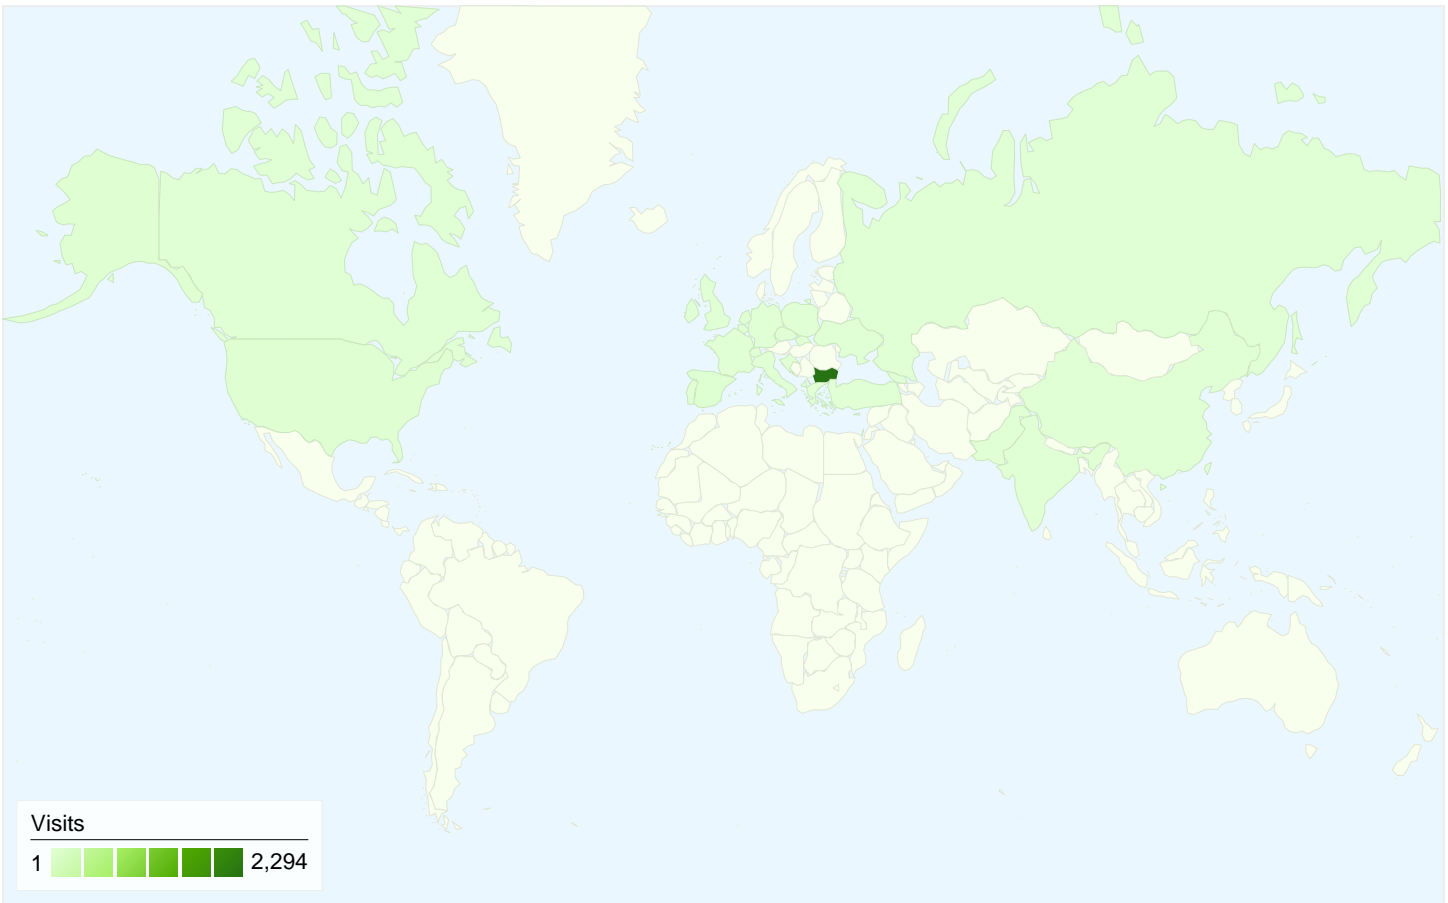

Visitors
1,518

Map Overlay world

Traffic Sources Overview

- **Search Engines**
1,648.00 (68.38%)
- **Referring Sites**
394.00 (16.35%)
- **Direct Traffic**
368.00 (15.27%)

Content Overview

Pages	Pageviews	% Pageviews
/	1,506	11.90%
/equipment1	363	2.87%
/home	322	2.55%
/gallery	288	2.28%
/advertisement	236	1.87%

All traffic sources sent a total of 2,410 visits

-  15.27% Direct Traffic
-  16.35% Referring Sites
-  68.38% Search Engines

- Search Engines
1,648.00 (68.38%)
- Referring Sites
394.00 (16.35%)
- Direct Traffic
368.00 (15.27%)

2,410 visits came from 32 countries/territories

Site Usage

Country/Territory	Visits	Pages/Visit	Avg. Time on Site	% New Visits	Bounce Rate
Visits 2,410 % of Site Total: 100.00%	Pages/Visit 5.25 Site Avg: 5.25 (0.00%)	Avg. Time on Site 00:03:19 Site Avg: 00:03:19 (0.00%)	% New Visits 53.40% Site Avg: 53.40% (0.00%)	Bounce Rate 52.24% Site Avg: 52.24% (0.00%)	
Bulgaria	2,294	5.26	00:03:21	52.40%	51.74%
Spain	27	3.19	00:03:17	44.44%	48.15%
United States	21	5.67	00:03:39	90.48%	80.95%
Germany	7	2.29	00:03:01	100.00%	42.86%
United Kingdom	7	6.14	00:02:30	57.14%	42.86%
China	5	1.20	00:00:10	100.00%	80.00%
Czech Republic	4	1.25	00:00:14	75.00%	75.00%
Turkey	4	2.50	00:00:34	75.00%	50.00%
Italy	3	1.00	00:00:00	100.00%	100.00%