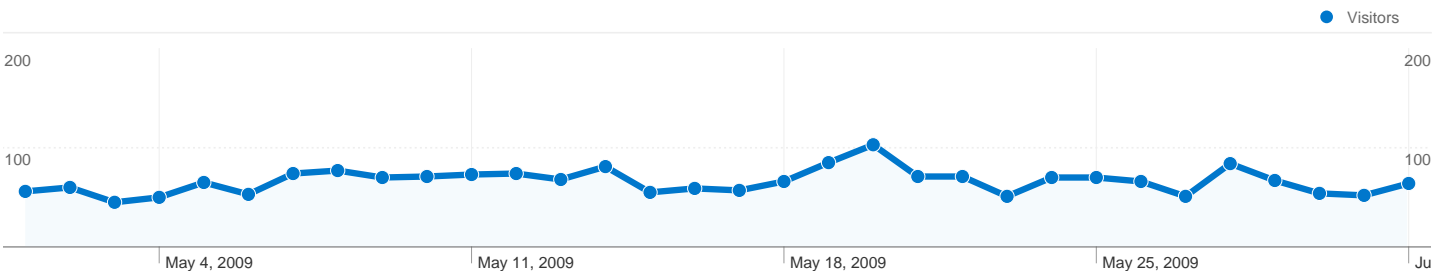

Site Usage

2,410 Visits

52.24% Bounce Rate

12,652 Pageviews

00:03:19 Avg. Time on Site

5.25 Pages/Visit

53.40% % New Visits

Visitors Overview

Visitors
1,518

Map Overlay world

Traffic Sources Overview

- **Search Engines**
1,648.00 (68.38%)
- **Referring Sites**
394.00 (16.35%)
- **Direct Traffic**
368.00 (15.27%)

Content Overview

Pages	Pageviews	% Pageviews
/	1,506	11.90%
/equipment1	363	2.87%
/home	322	2.55%
/gallery	288	2.28%
/advertisement	236	1.87%

1,518 people visited this site

2,410 Visits

1,518 Absolute Unique Visitors

12,652 Pageviews

5.25 Average Pageviews

00:03:19 Time on Site

52.24% Bounce Rate

53.40% New Visits

2,410 visits came from 32 countries/territories

Site Usage

Country/Territory	Visits	Pages/Visit	Avg. Time on Site	% New Visits	Bounce Rate
Visits 2,410 % of Site Total: 100.00%	Pages/Visit 5.25 Site Avg: 5.25 (0.00%)	Avg. Time on Site 00:03:19 Site Avg: 00:03:19 (0.00%)	% New Visits 53.40% Site Avg: 53.40% (0.00%)	Bounce Rate 52.24% Site Avg: 52.24% (0.00%)	
Bulgaria	2,294	5.26	00:03:21	52.40%	51.74%
Spain	27	3.19	00:03:17	44.44%	48.15%
United States	21	5.67	00:03:39	90.48%	80.95%
Germany	7	2.29	00:03:01	100.00%	42.86%
United Kingdom	7	6.14	00:02:30	57.14%	42.86%
China	5	1.20	00:00:10	100.00%	80.00%
Czech Republic	4	1.25	00:00:14	75.00%	75.00%
Turkey	4	2.50	00:00:34	75.00%	50.00%
Italy	3	1.00	00:00:00	100.00%	100.00%