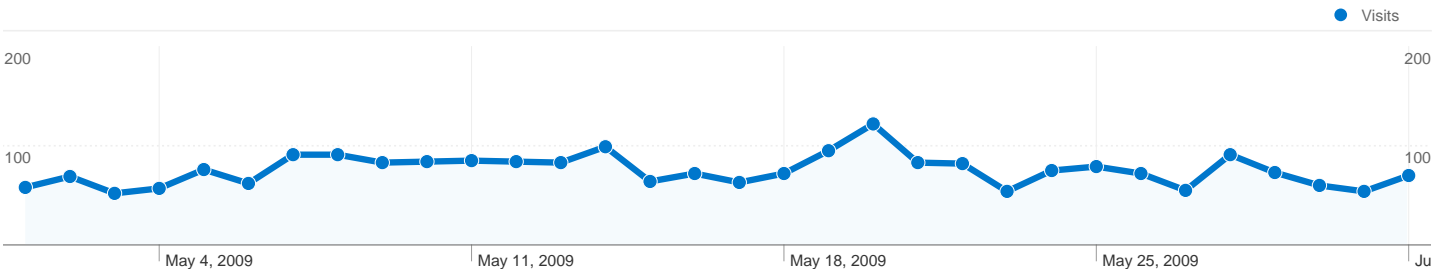

Site Usage

2,410 Visits

52.24% Bounce Rate

12,652 Pageviews

00:03:19 Avg. Time on Site

5.25 Pages/Visit

53.40% % New Visits

Visitors Overview

1,518 people visited this site

2,410 Visits

1,518 Absolute Unique Visitors

12,652 Pageviews

5.25 Average Pageviews

00:03:19 Time on Site

52.24% Bounce Rate

53.40% New Visits

All traffic sources sent a total of 2,410 visits

-  15.27% Direct Traffic
-  16.35% Referring Sites
-  68.38% Search Engines

- Search Engines
1,648.00 (68.38%)
- Referring Sites
394.00 (16.35%)
- Direct Traffic
368.00 (15.27%)

2,410 visits came from 32 countries/territories

Site Usage

Country/Territory	Visits	Pages/Visit	Avg. Time on Site	% New Visits	Bounce Rate
Visits 2,410 % of Site Total: 100.00%	Pages/Visit 5.25 Site Avg: 5.25 (0.00%)	Avg. Time on Site 00:03:19 Site Avg: 00:03:19 (0.00%)	% New Visits 53.40% Site Avg: 53.40% (0.00%)	Bounce Rate 52.24% Site Avg: 52.24% (0.00%)	
Bulgaria	2,294	5.26	00:03:21	52.40%	51.74%
Spain	27	3.19	00:03:17	44.44%	48.15%
United States	21	5.67	00:03:39	90.48%	80.95%
Germany	7	2.29	00:03:01	100.00%	42.86%
United Kingdom	7	6.14	00:02:30	57.14%	42.86%
China	5	1.20	00:00:10	100.00%	80.00%
Czech Republic	4	1.25	00:00:14	75.00%	75.00%
Turkey	4	2.50	00:00:34	75.00%	50.00%
Italy	3	1.00	00:00:00	100.00%	100.00%