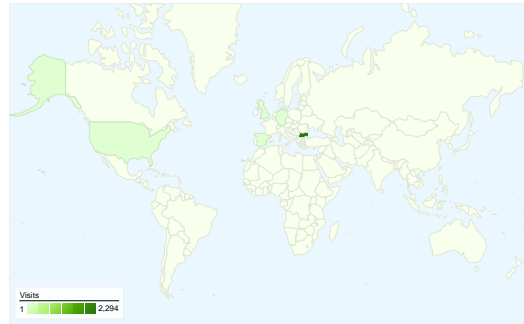

Site Usage

2,410 Visits

52.24% Bounce Rate

12,652 Pageviews

00:03:19 Avg. Time on Site

5.25 Pages/Visit

53.40% % New Visits

Visitors Overview

Visitors
1,518

Map Overlay world

Traffic Sources Overview

- **Search Engines**
1,648.00 (68.38%)
- **Referring Sites**
394.00 (16.35%)
- **Direct Traffic**
368.00 (15.27%)

Content Overview

Pages	Pageviews	% Pageviews
/	1,506	11.90%
/equipment1	363	2.87%
/home	322	2.55%
/gallery	288	2.28%
/advertisement	236	1.87%

All traffic sources sent a total of 2,410 visits

-  15.27% Direct Traffic
-  16.35% Referring Sites
-  68.38% Search Engines

- Search Engines
1,648.00 (68.38%)
- Referring Sites
394.00 (16.35%)
- Direct Traffic
368.00 (15.27%)

2,410 visits came from 32 countries/territories

Site Usage

Country/Territory	Visits	Pages/Visit	Avg. Time on Site	% New Visits	Bounce Rate
Visits 2,410 % of Site Total: 100.00%	Pages/Visit 5.25 Site Avg: 5.25 (0.00%)	Avg. Time on Site 00:03:19 Site Avg: 00:03:19 (0.00%)	% New Visits 53.40% Site Avg: 53.40% (0.00%)	Bounce Rate 52.24% Site Avg: 52.24% (0.00%)	
Bulgaria	2,294	5.26	00:03:21	52.40%	51.74%
Spain	27	3.19	00:03:17	44.44%	48.15%
United States	21	5.67	00:03:39	90.48%	80.95%
Germany	7	2.29	00:03:01	100.00%	42.86%
United Kingdom	7	6.14	00:02:30	57.14%	42.86%
China	5	1.20	00:00:10	100.00%	80.00%
Czech Republic	4	1.25	00:00:14	75.00%	75.00%
Turkey	4	2.50	00:00:34	75.00%	50.00%
Italy	3	1.00	00:00:00	100.00%	100.00%