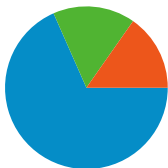

Traffic Sources Overview

- **Search Engines**
  1,648.00 (68.38%)
- **Referring Sites**
  394.00 (16.35%)
- **Direct Traffic**
  368.00 (15.27%)

Content Overview

Pages	Pageviews	% Pageviews
/	1,506	11.90%
/equipment1	363	2.87%
/home	322	2.55%
/gallery	288	2.28%
/advertisement	236	1.87%